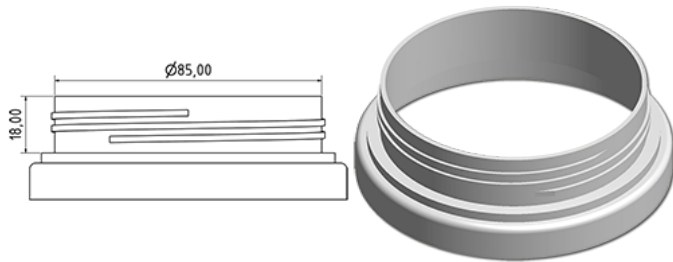

Wide pot 600 ml

General Information

Ordering numbers : S99190069A33N2154039

Capacity : 600 ml

Weight : 39.000 gr

Color : C069 (White)

Material : M90 (MAT. HDPE SABIC B.5421)

Media

Neck : G154 (Certificated child safe cap 28/410)

Specification : N2

Without level line, with tactile sigle

Standard packaging : A33

2310 pieces per carton / 2310 pieces per pallet

- Pieces arranged on the cap carton
- 1 Cap carton
- 10 Layers
- 1 Intermediate pallet 100 X 120
- 1 Cap carton
- 11 Layers
- 1 pallet 100 X 120

X : 120 cm - Y 97 cm