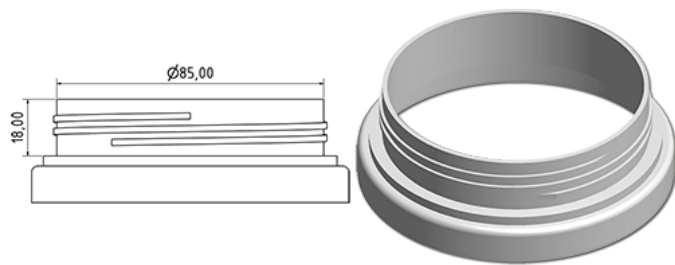

Wide pot 600 ml

General Information

Ordering numbers : S99190069A33N2154039

Capacity : 600 ml

Weight : 39.000 gr

Color : C069 (White)

Material : M90 (MAT. HDPE SABIC B.5421)

Media

Neck : G154 (Certificated child safe cap 28/410)

Specification : N2

Without level line, with tactile sigle

Standard packaging : A33

2310 pieces per carton / 2310 pieces per pallet

- Pieces arranged on the cap carton
- 1 Cap carton
- 10 Layers
- 1 Intermediate pallet 100 X 120
- 1 Cap carton
- 11 Layers
- 1 pallet 100 X 120

X : 120 cm - Y 97 cm