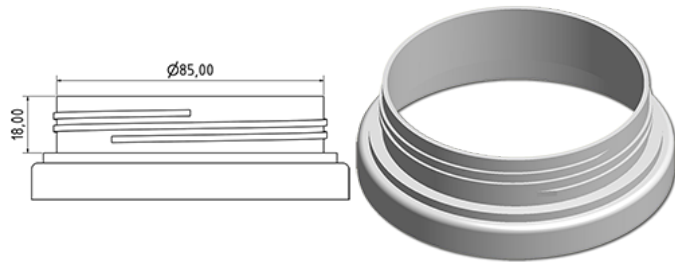

Wide pot 1100 ml

General Information

Ordering numbers : S99090069A37N2154053

Capacity : 1100 ml

Weight : 53.000 gr

Color : C069 (White)

Material : M90 (MAT. HDPE SABIC B.5421)

Media

Neck : G154 (Certificated child safe cap 28/410)

Specification : N2

Without level line, with tactile sigle

Standard packaging : A37

847 pieces per carton / 847 pieces per pallet

- Pieces arranged on the cap carton
- 1 Cap carton
- 6 Layers
- 1 Cap carton
- 7 Layers
- 1 pallet 100 X 120

X : 120 cm - Y 97 cm