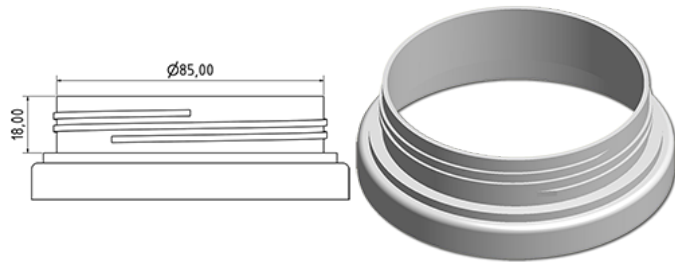

Wide pot 1100 ml

**General Information**

Ordering numbers : S99090069A34N2154053

Capacity : 1100 ml

Weight : 53.000 gr

Color : C069 (White)

Material : M90 (MAT. HDPE SABIC B.5421)

**Media**

**Neck : G154 (Certificated child safe cap 28/410)**

**Specification : N2**

Without level line, with tactile sigle

**Standard packaging : A34**

847 pieces per carton / 847 pieces per pallet

- Pieces arranged on the cap carton
- 1 Cap carton
- 6 Layers
- 1 Intermediate pallet 100 X 120
- 1 Cap carton
- 7 Layers
- 1 pallet 100 X 120

X : 120 cm - Y 97 cm