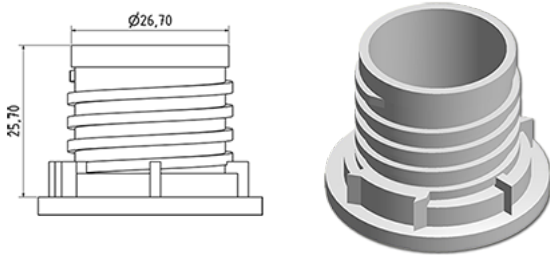

DOSY bottle 70 gr

General Information

Ordering numbers : S90590013A01N0141070

Capacity : 1000 ml

Weight : 70.000 gr

Color : C013 (turquoise blue)

Material : M90 (MAT. HDPE SABIC B.5421)

Media

Neck : G141 (Dosy)

Specification : N0

Without level line, without tactile sigle

Standard packaging : A01

72 pieces per carton / 1152 pieces per pallet

- Pieces arranged in the boxes
- 16 Boxes C13
- 1 pallet 100 X 120

X : 49,6 cm - Y : 58 cm - Z : 51,5 cm