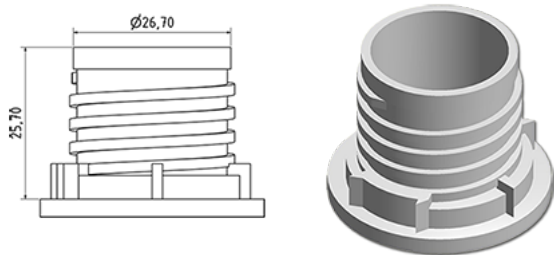

DOSY bottle 70 gr

General Information

Ordering numbers : S90590000A01N0141070

Capacity : 1000 ml

Weight : 70.000 gr

Color : C000 (Nat.)

Material : M90 (MAT. HDPE SABIC B.5421)

Media

Neck : G141 (Dosy)

Specification : N0

Without level line, without tactile sigle

Standard packaging : A01

72 pieces per carton / 1152 pieces per pallet

- Pieces arranged in the boxes
- 16 Boxes C13
- 1 pallet 100 X 120

X : 49,6 cm - Y : 58 cm - Z : 51,5 cm