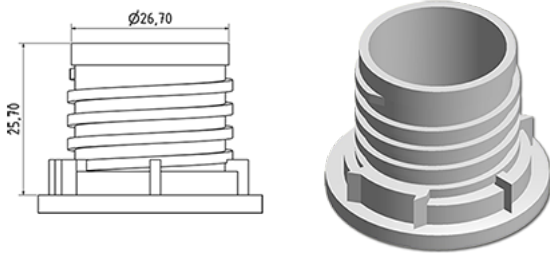

DOSY bottle 70 gr

General Information

Ordering numbers : S90590000A01N0141070

Capacity : 1000 ml

Weight : 70.000 gr

Color : C000 (Nat.)

Material : M90 (MAT. HDPE SABIC B.5421)

Media

Neck : G141 (Dosy)

Specification : N0

Without level line, without tactile sigle

Standard packaging : A01

72 pieces per carton / 1152 pieces per pallet

- Pieces arranged in the boxes
- 16 Boxes C13
- 1 pallet 100 X 120

X : 49,6 cm - Y : 58 cm - Z : 51,5 cm