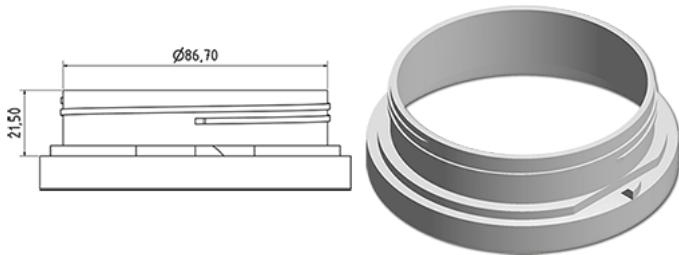

Wide pot 750 ml

General Information

Media

Ordering numbers : S88090069A27N0121042

Capacity : 750 ml

Weight : 42.000 gr

Color : C069 (White)

Material : M90 (MAT. HDPE SABIC B.5421)

Dimensions : 102 x 130 mm (D x H)

Neck : G121 (Child safe cap cse 100 (1 pc))

Specification : N0

Without level line, without tactile sigle

Standard packaging : A27

880 pieces per carton / 880 pieces per pallet

- Pieces arranged on the cap carton
- 1 Cap carton
- 8 Layers
- 1 Intermediate pallet 100 X 120
- 1 Cap carton
- 8 Layers
- 1 pallet 100 X 120

X : 120 cm - Y : 97 cm