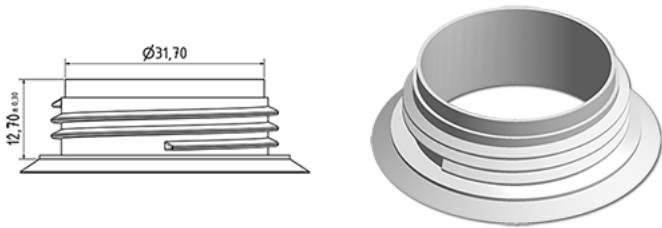

1000 ml bottle for liquid detergent

General Information

Ordering numbers : S83890248A22N0111045

Capacity : 1000 ml

Weight : 45.000 gr

Color : C248 (Green PH62132128)

Material : M90 (MAT. HDPE SABIC B.5421)

Media

Neck : G111 (1L detergent with handle sesam)

Specification : N0

Without level line, without tactile sigle

Standard packaging : A22

700 pieces per carton / 700 pieces per pallet

- Pieces arranged on the cap carton
- 1 Cap carton
- 5 Layers
- 1 Intermediate pallet 100 X 120
- 1 Cap carton
- 5 Layers
- 1 pallet 100 X 120

X : 120 cm - Y 97 cm