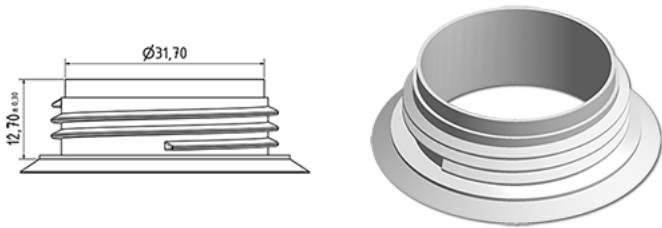

1000 ml bottle for liquid detergent

**General Information**

Ordering numbers : S83890069A31N0111045

Capacity : 1000 ml

Weight : 45.000 gr

Color : C069 (White)

Material : M90 (MAT. HDPE SABIC B.5421)

**Media**

**Neck : G111 (1L detergent with handle sesam)**

**Specification : N0**

Without level line, without tactile sigle

**Standard packaging : A31**

700 pieces per carton / 700 pieces per pallet

- Pieces arranged on the cap carton
- 1 Cap carton
- 5 Layers
- 1 Cap carton
- 4 Layers
- 1 pallet 100 X 120

X : 120 cm - Y 97 cm