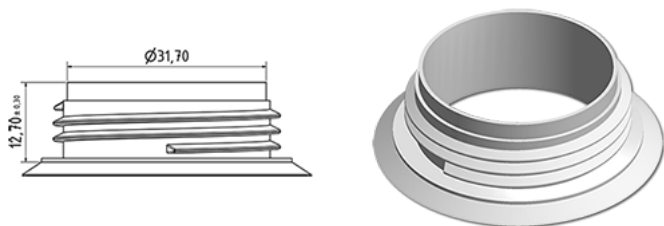

1000 ml bottle for liquid detergent

General Information

Ordering numbers : S83890069A29N0111045

Capacity : 1000 ml

Weight : 45.000 gr

Color : C069 (White)

Material : M90 (MAT. HDPE SABIC B.5421)

Media

Neck : G111 (1L detergent with handle sesam)

Specification : N0

Without level line, without tactile sigle

Standard packaging : A29

700 pieces per carton / 1400 pieces per pallet

- Pieces arranged on the cap carton
- 1 Cap carton
- 5 Layers
- 1 Cap carton
- 5 Layers
- 1 pallet 100 X 120

X : 120 cm - Y 97 cm