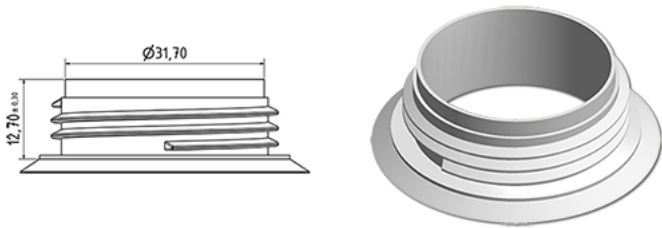

1000 ml bottle for liquid detergent

General Information

Ordering numbers : S83890000A31N0111045

Capacity : 1000 ml

Weight : 45.000 gr

Color : C000 (Nat.)

Material : M90 (MAT. HDPE SABIC B.5421)

Media

Neck : G111 (1L detergent with handle sesam)

Specification : N0

Without level line, without tactile sigle

Standard packaging : A31

700 pieces per carton / 700 pieces per pallet

- Pieces arranged on the cap carton
- 1 Cap carton
- 5 Layers
- 1 Cap carton
- 4 Layers
- 1 pallet 100 X 120

X : 120 cm - Y 97 cm