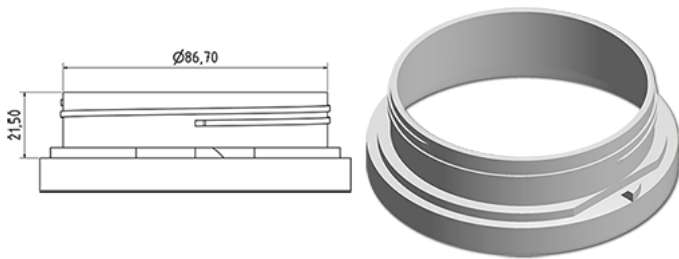

Wide pot 1000 ml

General Information

Ordering numbers : S80390069A27N2121050

Capacity : 1000 ml

Weight : 50.000 gr

Color : C069 (White)

Material : M90 (MAT. HDPE SABIC B.5421)

Media

Neck : G121 (Child safe cap cse 100 (1 pc))

Specification : N2

Without level line, with tactile sigle

Standard packaging : A27

968 pieces per carton / 968 pieces per pallet

- Pieces arranged on the cap carton
- 1 Cap carton
- 8 Layers
- 1 Intermediate pallet 100 X 120
- 1 Cap carton
- 8 Layers
- 1 pallet 100 X 120

X : 120 cm - Y 97 cm