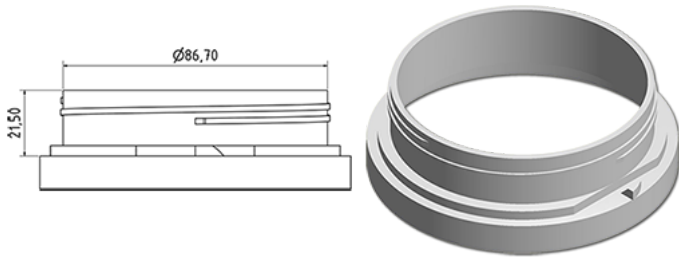

Wide pot 1000 ml

General Information

Ordering numbers : S80390069A26N0121050

Capacity : 1000 ml

Weight : 50.000 gr

Color : C069 (White)

Material : M90 (MAT. HDPE SABIC B.5421)

Media

Neck : G121 (Child safe cap cse 100 (1 pc))

Specification : N0

Without level line, without tactile sigle

Standard packaging : A26

968 pieces per carton / 968 pieces per pallet

- Pieces arranged on the cap carton
- 1 Cap carton
- 7 Layers
- 1 Intermediate pallet 100 X 120
- 1 Cap carton
- 8 Layers
- 1 pallet 100 X 120

X : 120 cm - Y 97 cm