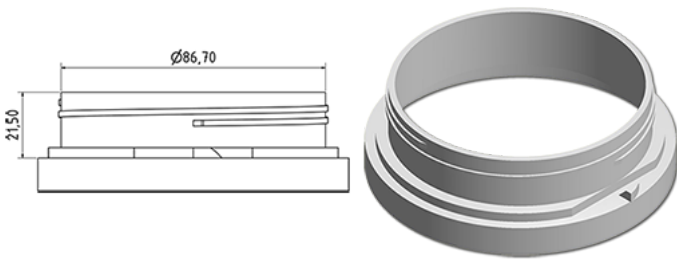

Wide pot 1000 ml

General Information

Ordering numbers : S80390069A26N0121050

Capacity : 1000 ml

Weight : 50.000 gr

Color : C069 (White)

Material : M90 (MAT. HDPE SABIC B.5421)

Media

Neck : G121 (Child safe cap cse 100 (1 pc))

Specification : N0

Without level line, without tactile sigle

Standard packaging : A26

968 pieces per carton / 968 pieces per pallet

- Pieces arranged on the cap carton
- 1 Cap carton
- 7 Layers
- 1 Intermediate pallet 100 X 120
- 1 Cap carton
- 8 Layers
- 1 pallet 100 X 120

X : 120 cm - Y 97 cm