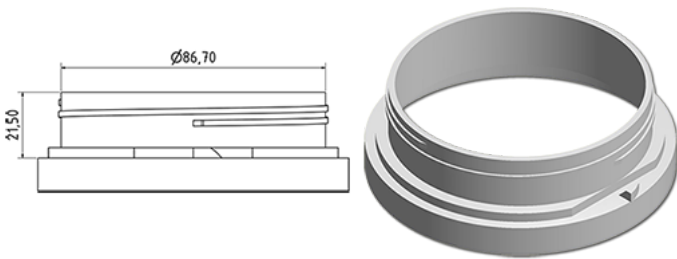

Wide pot 1000 ml

**General Information**

Ordering numbers : S80390069A23N2121050

Capacity : 1000 ml

Weight : 50.000 gr

Color : C069 (White)

Material : M90 (MAT. HDPE SABIC B.5421)

**Media**

**Neck : G121 (Child safe cap cse 100 (1 pc))**

**Specification : N2**

Without level line, with tactile sigle

**Standard packaging : A23**

726 pieces per carton / 726 pieces per pallet

- Pieces arranged on the cap carton
- 1 Cap carton
- 6 Layers
- 1 Intermediate pallet 100 X 120
- 1 Cap carton
- 6 Layers
- 1 pallet 100 X 120

X : 120 cm - Y : 97 cm