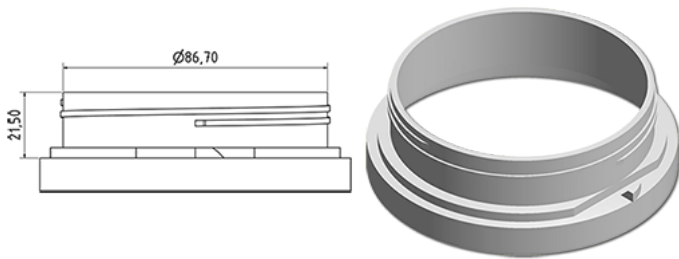

Wide pot 1000 ml

General Information

Ordering numbers : S80390069A01N0121050

Capacity : 1000 ml

Weight : 50.000 gr

Color : C069 (White)

Material : M90 (MAT. HDPE SABIC B.5421)

Media

Neck : G121 (Child safe cap cse 100 (1 pc))

Specification : N0

Without level line, without tactile sigle

Standard packaging : A01

75 pieces per carton / 1200 pieces per pallet

- Pieces arranged in the boxes
- 16 Boxes C13
- 1 pallet 100 X 120

X : 49,6 cm - Y : 58 cm - Z : 51,5 cm