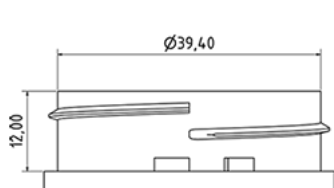

3000 ml bottle washing handle

**General Information**

Ordering numbers : S80190069A31N1123100

Capacity : 3000 ml

Weight : 100.000 gr

Color : C069 (White)

Material : M90 (MAT. HDPE SABIC B.5421)

**Media**

**Neck : G123 ( )**

**Specification : N1**

With level line, without tactile sigle

**Standard packaging : A31**

540 pieces per carton / 540 pieces per pallet

- Pieces arranged on the cap carton
- 1 Cap carton
- 5 Layers
- 1 Cap carton
- 4 Layers
- 1 pallet 100 X 120

X : 120 cm - Y 97 cm