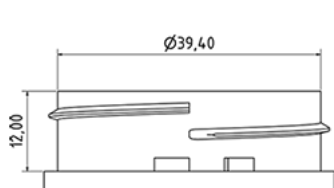

3000 ml bottle washing handle

General Information

Ordering numbers : S80190069A31N1123100

Capacity : 3000 ml

Weight : 100.000 gr

Color : C069 (White)

Material : M90 (MAT. HDPE SABIC B.5421)

Media

Neck : G123 ()

Specification : N1

With level line, without tactile sigle

Standard packaging : A31

540 pieces per carton / 540 pieces per pallet

- Pieces arranged on the cap carton
- 1 Cap carton
- 5 Layers
- 1 Cap carton
- 4 Layers
- 1 pallet 100 X 120

X : 120 cm - Y 97 cm