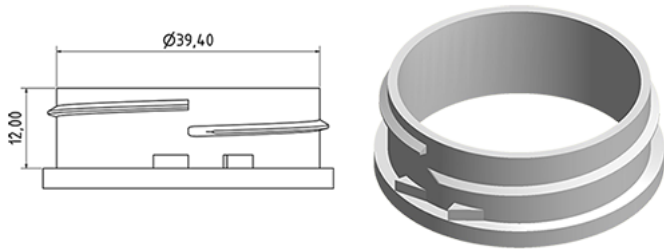

3000 ml bottle washing handle

General Information

Ordering numbers : S80190069A31N1123100

Capacity : 3000 ml

Weight : 100.000 gr

Color : C069 (White)

Material : M90 (MAT. HDPE SABIC B.5421)

Media

Neck : G123 ()

Specification : N1

With level line, without tactile sigle

Standard packaging : A31

540 pieces per carton / 540 pieces per pallet

- Pieces arranged on the cap carton
- 1 Cap carton
- 5 Layers
- 1 Cap carton
- 4 Layers
- 1 pallet 100 X 120

X : 120 cm - Y 97 cm