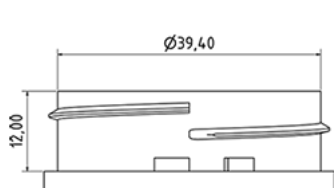

3000 ml bottle washing handle

**General Information**

Ordering numbers : S80190000A31N0123100

Capacity : 3000 ml

Weight : 100.000 gr

Color : C000 (Nat.)

Material : M90 (MAT. HDPE SABIC B.5421)

**Media**

**Neck : G123 ()**

**Specification : N0**

Without level line, without tactile sigle

**Standard packaging : A31**

540 pieces per carton / 540 pieces per pallet

- Pieces arranged on the cap carton
- 1 Cap carton
- 5 Layers
- 1 Cap carton
- 4 Layers
- 1 pallet 100 X 120

X : 120 cm - Y 97 cm