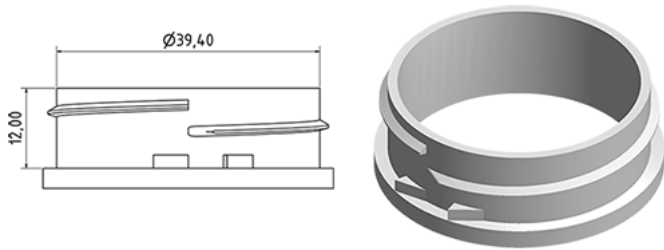

3000 ml bottle washing handle

**General Information**

Ordering numbers : S80190000A31N0123100

Capacity : 3000 ml

Weight : 100.000 gr

Color : C000 (Nat.)

Material : M90 (MAT. HDPE SABIC B.5421)

**Media**

**Neck : G123 ()**

**Specification : N0**

Without level line, without tactile sigle

**Standard packaging : A31**

540 pieces per carton / 540 pieces per pallet

- Pieces arranged on the cap carton
- 1 Cap carton
- 5 Layers
- 1 Cap carton
- 4 Layers
- 1 pallet 100 X 120

X : 120 cm - Y 97 cm