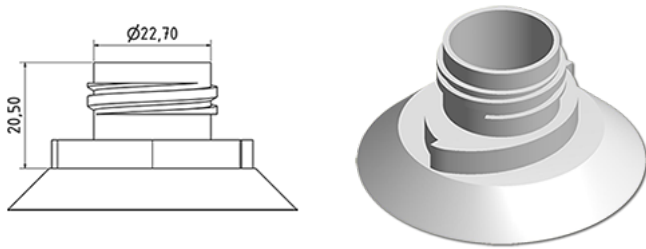

750 ml WC bottle

General Information

Ordering numbers : S78597000A01S1116045

Capacity : 750 ml

Weight : 45.000 gr

Color : C000 (Nat.)

Material : M97 (MAT.PEHD RPE306 RECY TOTAL PETROCHIMICAL)

Media

Neck : G116 (WC cap)

Specification : S1

All spirals crushed, with tactile sigle

Standard packaging : A01

110 pieces per carton / 1760 pieces per pallet

- Pieces arranged in the boxes
- 16 Boxes C13
- 1 pallet 100 X 120

X : 49,6 cm - Y : 58 cm - Z : 51,5 cm