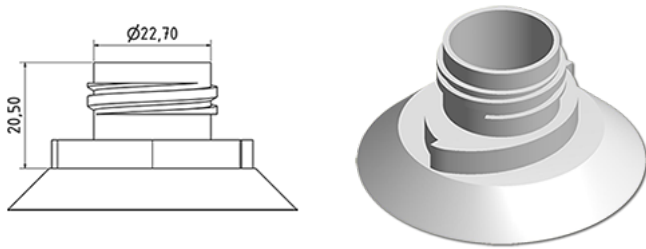

750 ml WC bottle

General Information

Ordering numbers : S78597000A01S0116045

Capacity : 750 ml

Weight : 45.000 gr

Color : C000 (Nat.)

Material : M97 (MAT.PEHD RPE306 RECY TOTAL PETROCHIMICAL)

Media

Neck : G116 (WC cap)

Specification : S0

All spirals crushed, without tactile sigle

Standard packaging : A01

110 pieces per carton / 1760 pieces per pallet

- Pieces arranged in the boxes
- 16 Boxes C13
- 1 pallet 100 X 120

X : 49,6 cm - Y : 58 cm - Z : 51,5 cm