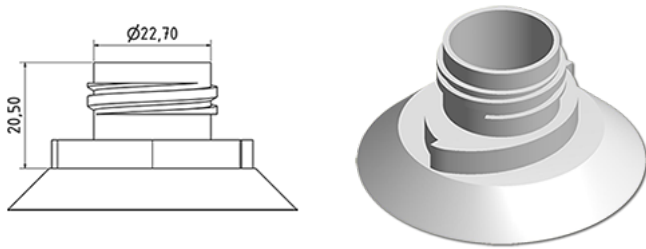

750 ml WC bottle

General Information

Ordering numbers : S78590069A21S1116045

Capacity : 750 ml

Weight : 45.000 gr

Color : C069 (White)

Material : M90 (MAT. HDPE SABIC B.5421)

Media

Neck : G116 (WC cap)

Specification : S1

All spirals crushed, with tactile sigle

Standard packaging : A21

1050 pieces per carton / 1050 pieces per pallet

- Pieces arranged on the cap carton
- 1 Cap carton
- 5 Layers
- 1 Intermediate pallet 100 X 120
- 1 Cap carton
- 4 Layers
- 1 pallet 100 X 120

X : 120 cm - Y 97 cm