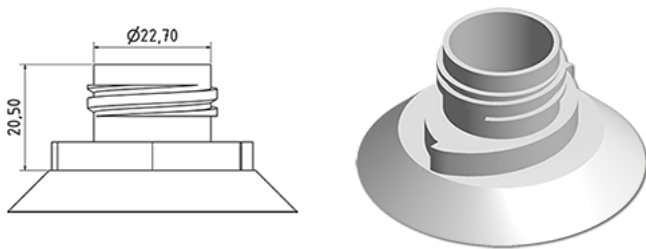

750 ml WC bottle

**General Information**

Ordering numbers : S78590069A21S1116045

Capacity : 750 ml

Weight : 45.000 gr

Color : C069 (White)

Material : M90 (MAT. HDPE SABIC B.5421)

**Media**

**Neck : G116 (WC cap)**

**Specification : S1**

All spirals crushed, with tactile sigle

**Standard packaging : A21**

1050 pieces per carton / 1050 pieces per pallet

- Pieces arranged on the cap carton
- 1 Cap carton
- 5 Layers
- 1 Intermediate pallet 100 X 120
- 1 Cap carton
- 4 Layers
- 1 pallet 100 X 120

X : 120 cm - Y 97 cm