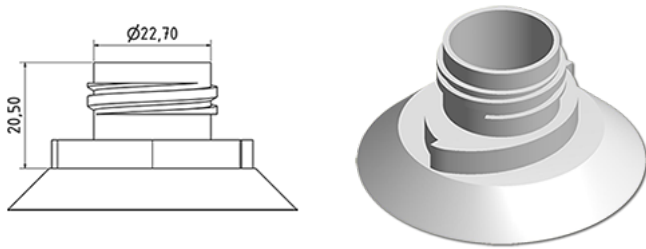

750 ml WC bottle

General Information

Ordering numbers : S78590069A21S0116045

Capacity : 750 ml

Weight : 45.000 gr

Color : C069 (White)

Material : M90 (MAT. HDPE SABIC B.5421)

Media

Neck : G116 (WC cap)

Specification : S0

All spirals crushed, without tactile sigle

Standard packaging : A21

1050 pieces per carton / 1050 pieces per pallet

- Pieces arranged on the cap carton
- 1 Cap carton
- 5 Layers
- 1 Intermediate pallet 100 X 120
- 1 Cap carton
- 4 Layers
- 1 pallet 100 X 120

X : 120 cm - Y 97 cm