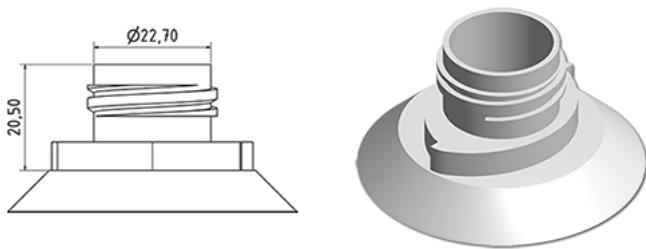

750 ml WC bottle

General Information

Ordering numbers : S78590069A21S0116045

Capacity : 750 ml

Weight : 45.000 gr

Color : C069 (White)

Material : M90 (MAT. HDPE SABIC B.5421)

Media

Neck : G116 (WC cap)

Specification : S0

All spirals crushed, without tactile sigle

Standard packaging : A21

1050 pieces per carton / 1050 pieces per pallet

- Pieces arranged on the cap carton
- 1 Cap carton
- 5 Layers
- 1 Intermediate pallet 100 X 120
- 1 Cap carton
- 4 Layers
- 1 pallet 100 X 120

X : 120 cm - Y 97 cm