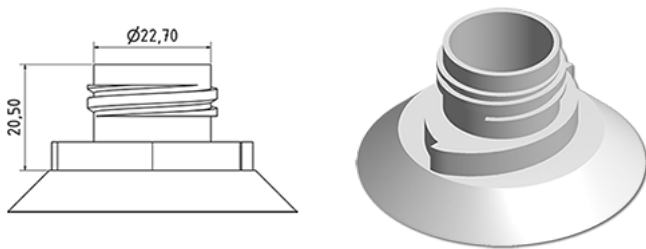

750 ml WC bottle

General Information

Ordering numbers : S78590069A20S3116045

Capacity : 750 ml

Weight : 45.000 gr

Color : C069 (White)

Material : M90 (MAT. HDPE SABIC B.5421)

Media

Neck : G116 (WC cap)

Specification : S3

All spirals crushed -1 with tactile sigle

Standard packaging : A20

840 pieces per carton / 840 pieces per pallet

- Pieces arranged on the cap carton
- 1 Cap carton
- 4 Layers
- 1 Intermediate pallet 100 X 120
- 1 Cap carton
- 4 Layers
- 1 pallet 100 X 120

X : 120 cm - Y 97 cm