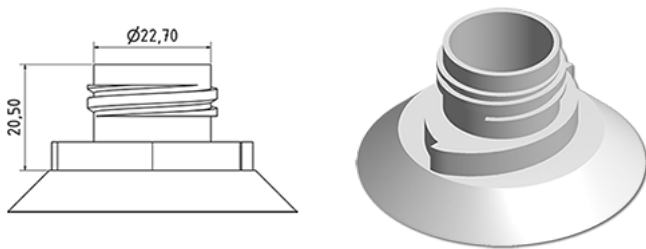

750 ml WC bottle

**General Information**

Ordering numbers : S78590069A20S1116045

Capacity : 750 ml

Weight : 45.000 gr

Color : C069 (White)

Material : M90 (MAT. HDPE SABIC B.5421)

**Media**

**Neck : G116 (WC cap)**

**Specification : S1**

All spirals crushed, with tactile sigle

**Standard packaging : A20**

840 pieces per carton / 840 pieces per pallet

- Pieces arranged on the cap carton
- 1 Cap carton
- 4 Layers
- 1 Intermediate pallet 100 X 120
- 1 Cap carton
- 4 Layers
- 1 pallet 100 X 120

X : 120 cm - Y 97 cm