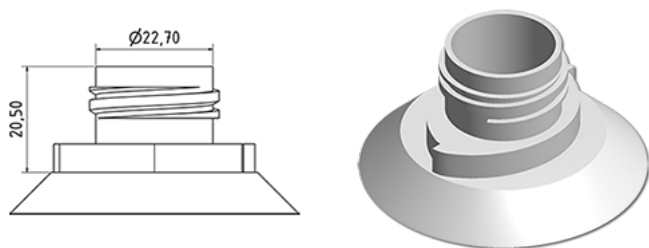

750 ml WC bottle

General Information

Ordering numbers : S78590069A20S0116045

Capacity : 750 ml

Weight : 45.000 gr

Color : C069 (White)

Material : M90 (MAT. HDPE SABIC B.5421)

Media

Neck : G116 (WC cap)

Specification : S0

All spirals crushed, without tactile sigle

Standard packaging : A20

840 pieces per carton / 840 pieces per pallet

- Pieces arranged on the cap carton
- 1 Cap carton
- 4 Layers
- 1 Intermediate pallet 100 X 120
- 1 Cap carton
- 4 Layers
- 1 pallet 100 X 120

X : 120 cm - Y 97 cm