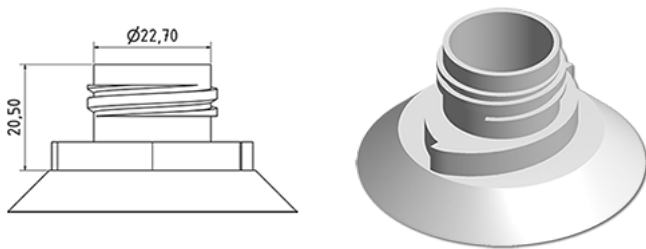

750 ml WC bottle

General Information

Ordering numbers : S78590069A06S0116045

Capacity : 750 ml

Weight : 45.000 gr

Color : C069 (White)

Material : M90 (MAT. HDPE SABIC B.5421)

Media

Neck : G116 (WC cap)

Specification : S0

All spirals crushed, without tactile sigle

Standard packaging : A06

110 pieces per carton / 2200 pieces per pallet

- Pieces arranged in the boxes
- 20 Boxes C13
- 1 pallet 100 X 120

X : 49,6 cm - Y : 58 cm - Z : 51,5 cm