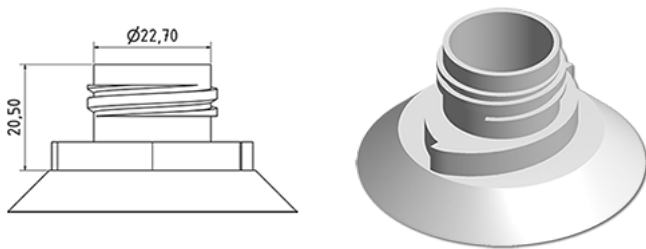

750 ml WC bottle

General Information

Ordering numbers : S78590069A01S1116045

Capacity : 750 ml

Weight : 45.000 gr

Color : C069 (White)

Material : M90 (MAT. HDPE SABIC B.5421)

Media

Neck : G116 (WC cap)

Specification : S1

All spirals crushed, with tactile sigle

Standard packaging : A01

110 pieces per carton / 1760 pieces per pallet

- Pieces arranged in the boxes
- 16 Boxes C13
- 1 pallet 100 X 120

X : 49,6 cm - Y : 58 cm - Z : 51,5 cm