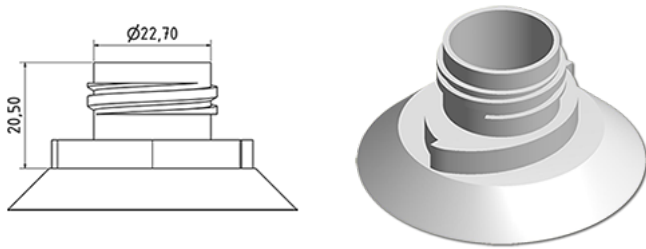

750 ml WC bottle

General Information

Ordering numbers : S78590069A01S0116045

Capacity : 750 ml

Weight : 45.000 gr

Color : C069 (White)

Material : M90 (MAT. HDPE SABIC B.5421)

Media

Neck : G116 (WC cap)

Specification : S0

All spirals crushed, without tactile sigle

Standard packaging : A01

110 pieces per carton / 1760 pieces per pallet

- Pieces arranged in the boxes
- 16 Boxes C13
- 1 pallet 100 X 120

X : 49,6 cm - Y : 58 cm - Z : 51,5 cm