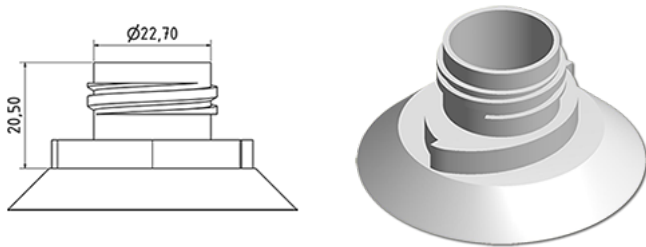

750 ml WC bottle

General Information

Ordering numbers : S78590026A01S1116045

Capacity : 750 ml

Weight : 45.000 gr

Color : C026 (blue 50/11659)

Material : M90 (MAT. HDPE SABIC B.5421)

Media

Neck : G116 (WC cap)

Specification : S1

All spirals crushed, with tactile sigle

Standard packaging : A01

110 pieces per carton / 1760 pieces per pallet

- Pieces arranged in the boxes

- 16 Boxes C13

- 1 pallet 100 X 120

X : 49,6 cm - Y : 58 cm - Z : 51,5 cm