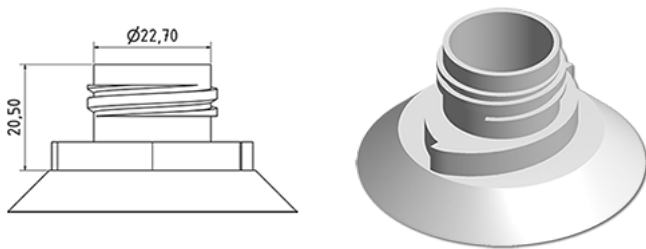

750 ml WC bottle

General Information

Ordering numbers : S78590026A01S1116045

Capacity : 750 ml

Weight : 45.000 gr

Color : C026 (blue 50/11659)

Material : M90 (MAT. HDPE SABIC B.5421)

Media

Neck : G116 (WC cap)

Specification : S1

All spirals crushed, with tactile sigle

Standard packaging : A01

110 pieces per carton / 1760 pieces per pallet

- Pieces arranged in the boxes
- 16 Boxes C13
- 1 pallet 100 X 120

X : 49,6 cm - Y : 58 cm - Z : 51,5 cm