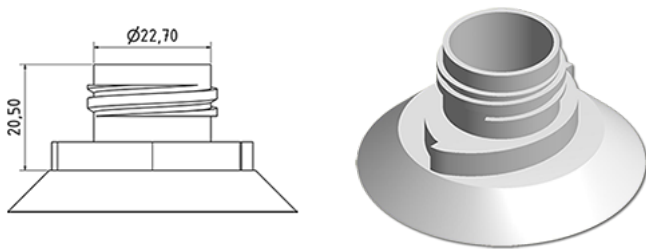

750 ml WC bottle

General Information

Ordering numbers : S78590000A20S3116045

Capacity : 750 ml

Weight : 45.000 gr

Color : C000 (Nat.)

Material : M90 (MAT. HDPE SABIC B.5421)

Media

Neck : G116 (WC cap)

Specification : S3

All spirals crushed -1 with tactile sigle

Standard packaging : A20

840 pieces per carton / 840 pieces per pallet

- Pieces arranged on the cap carton
- 1 Cap carton
- 4 Layers
- 1 Intermediate pallet 100 X 120
- 1 Cap carton
- 4 Layers
- 1 pallet 100 X 120

X : 120 cm - Y 97 cm