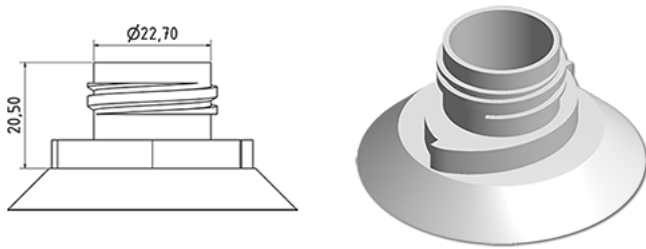

750 ml WC bottle

General Information

Ordering numbers : S78590000A20S3116045

Capacity : 750 ml

Weight : 45.000 gr

Color : C000 (Nat.)

Material : M90 (MAT. HDPE SABIC B.5421)

Media

Neck : G116 (WC cap)

Specification : S3

All spirals crushed -1 with tactile sigle

Standard packaging : A20

840 pieces per carton / 840 pieces per pallet

- Pieces arranged on the cap carton
- 1 Cap carton
- 4 Layers
- 1 Intermediate pallet 100 X 120
- 1 Cap carton
- 4 Layers
- 1 pallet 100 X 120

X : 120 cm - Y 97 cm