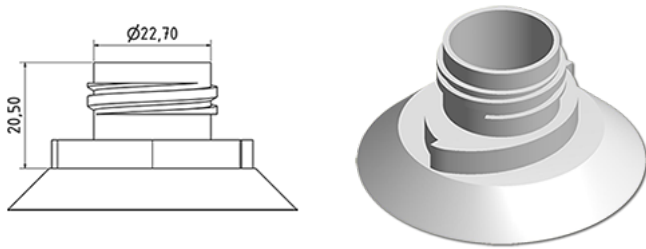

750 ml WC bottle

General Information

Ordering numbers : S78590000A20S0116045

Capacity : 750 ml

Weight : 45.000 gr

Color : C000 (Nat.)

Material : M90 (MAT. HDPE SABIC B.5421)

Media

Neck : G116 (WC cap)

Specification : S0

All spirals crushed, without tactile sigle

Standard packaging : A20

840 pieces per carton / 840 pieces per pallet

- Pieces arranged on the cap carton
- 1 Cap carton
- 4 Layers
- 1 Intermediate pallet 100 X 120
- 1 Cap carton
- 4 Layers
- 1 pallet 100 X 120

X : 120 cm - Y 97 cm