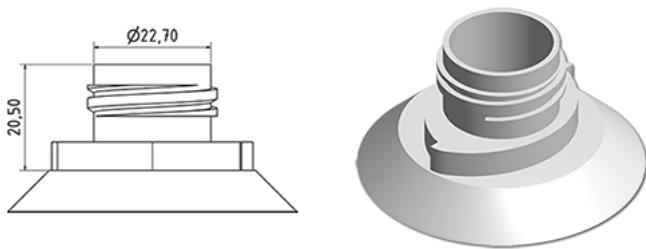

750 ml WC bottle

General Information

Ordering numbers : S78590000A20S0116045

Capacity : 750 ml

Weight : 45.000 gr

Color : C000 (Nat.)

Material : M90 (MAT. HDPE SABIC B.5421)

Media

Neck : G116 (WC cap)

Specification : S0

All spirals crushed, without tactile sigle

Standard packaging : A20

840 pieces per carton / 840 pieces per pallet

- Pieces arranged on the cap carton
- 1 Cap carton
- 4 Layers
- 1 Intermediate pallet 100 X 120
- 1 Cap carton
- 4 Layers
- 1 pallet 100 X 120

X : 120 cm - Y 97 cm