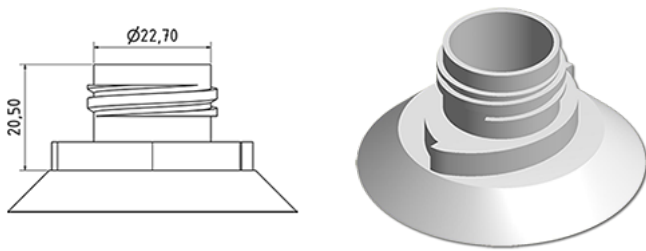

750 ml WC bottle

General Information

Ordering numbers : S78590000A01S1116045

Capacity : 750 ml

Weight : 45.000 gr

Color : C000 (Nat.)

Material : M90 (MAT. HDPE SABIC B.5421)

Media

Neck : G116 (WC cap)

Specification : S1

All spirals crushed, with tactile sigle

Standard packaging : A01

110 pieces per carton / 1760 pieces per pallet

- Pieces arranged in the boxes
- 16 Boxes C13
- 1 pallet 100 X 120

X : 49,6 cm - Y : 58 cm - Z : 51,5 cm