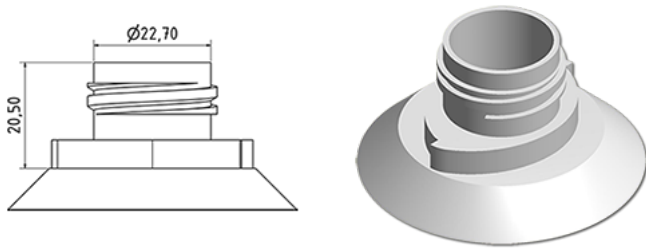

750 ml WC bottle

General Information

Ordering numbers : S78590000A01S1116045

Capacity : 750 ml

Weight : 45.000 gr

Color : C000 (Nat.)

Material : M90 (MAT. HDPE SABIC B.5421)

Media

Neck : G116 (WC cap)

Specification : S1

All spirals crushed, with tactile sigle

Standard packaging : A01

110 pieces per carton / 1760 pieces per pallet

- Pieces arranged in the boxes
- 16 Boxes C13
- 1 pallet 100 X 120

X : 49,6 cm - Y : 58 cm - Z : 51,5 cm