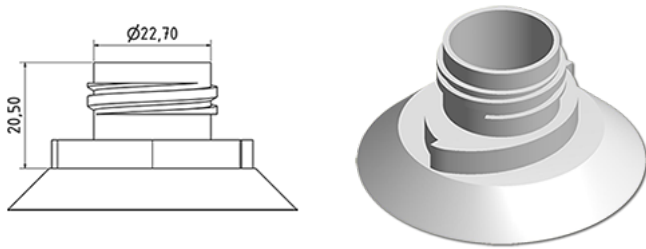

750 ml WC bottle

General Information

Ordering numbers : S78590000A01S0116045

Capacity : 750 ml

Weight : 45.000 gr

Color : C000 (Nat.)

Material : M90 (MAT. HDPE SABIC B.5421)

Media

Neck : G116 (WC cap)

Specification : S0

All spirals crushed, without tactile sigle

Standard packaging : A01

110 pieces per carton / 1760 pieces per pallet

- Pieces arranged in the boxes
- 16 Boxes C13
- 1 pallet 100 X 120

X : 49,6 cm - Y : 58 cm - Z : 51,5 cm