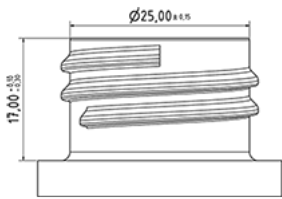

750 ml ergonomical BALY bottle grey

General Information

Ordering numbers : S71690262V01N1103050

Capacity : 750 ml

Weight : 50.000 gr

Color : C262 (Silver 12524OP-M81979SFL)

Material : M90 (MAT. HDPE SABIC B.5421)

Dimensions : 120 x 75 x 226 mm (L x P x H)

Media

Neck : G103 (High bottle neck 28/410)

Specification : N1

With level line, without tactile sigle

Standard packaging : V01

90 pieces per carton / 1440 pieces per pallet

- Pieces arranged in the boxes
- 16 Boxes C13
- 1 pallet 100 X 120

X : 49,6 cm - Y : 58 cm - Z : 51,5 cm