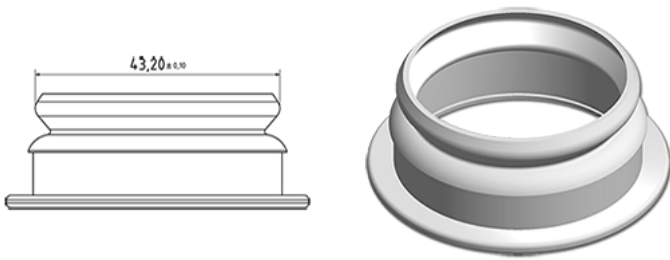

250 ml milkbottle natural

General Information

Media

Ordering numbers : S58890000V02N0049014

Capacity : 250 ml

Weight : 14.000 gr

Color : C000 (Nat.)

Material : M90 (MAT. HDPE SABIC B.5421)

Neck : G049 (Milkcap S43)

Specification : N0

Without level line, without tactile sigle

Standard packaging : V02

300 pieces per carton / 4800 pieces per pallet

- pieces loose in the boxes with plastic bag
- 16 Boxes C13
- 1 pallet 100 X 120

X : 49,6 cm - Y : 58 cm - Z : 51,5 cm