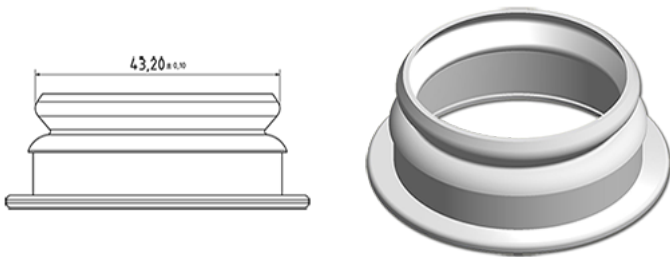

250 ml milkbottle natural

**General Information**

**Media**

Ordering numbers : S58890000V02N0049014

Capacity : 250 ml

Weight : 14.000 gr

Color : C000 (Nat.)

Material : M90 (MAT. HDPE SABIC B.5421)

**Neck : G049 (Milkcap S43)**

**Specification : N0**

Without level line, without tactile sigle

**Standard packaging : V02**

300 pieces per carton / 4800 pieces per pallet

- pieces loose in the boxes with plastic bag
- 16 Boxes C13
- 1 pallet 100 X 120

X : 49,6 cm - Y : 58 cm - Z : 51,5 cm