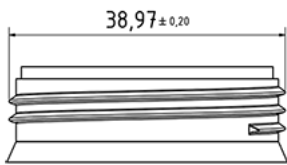

500 ml NEW POUSS MOUSS bottle natural

General Information

Ordering numbers : S55290000A01N0080035

Capacity : 500 ml

Weight : 35.000 gr

Color : C000 (Nat.)

Material : M90 (MAT. HDPE SABIC B.5421)

Dimensions : 78 x 143 mm (D x H)

Media

Neck : G080 (B40)

Specification : N0

Without level line, without tactile sigle

Standard packaging : A01

168 pieces per carton / 2688 pieces per pallet

- Pieces arranged in the boxes
- 16 Boxes C13
- 1 pallet 100 X 120

X : 49,6 cm - Y : 58 cm - Z : 51,5 cm