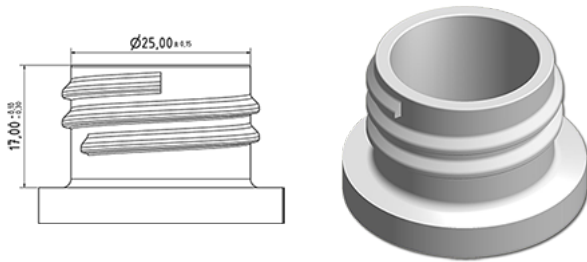

500 ml POUSS MOUSS bottle white

General Information

Ordering numbers : S54490069V01N0102027

Capacity : 500 ml

Weight : 27.000 gr

Color : C069 (White)

Material : M90 (MAT. HDPE SABIC B.5421)

Media

Neck : G102 (High bottle neck 28/410)

Specification : N0

Without level line, without tactile sigle

Standard packaging : V01

150 pieces per carton / 2400 pieces per pallet

- Pieces arranged in the boxes
- 16 Boxes C13
- 1 pallet 100 X 120

X : 49,6 cm - Y : 58 cm - Z : 51,5 cm