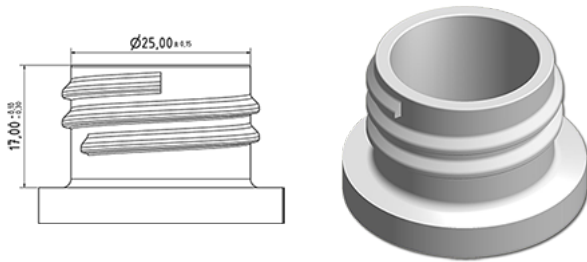

500 ml POUSS MOUSS bottle pearly

General Information

Ordering numbers : S54490002V01N0102027

Capacity : 500 ml

Weight : 27.000 gr

Color : C002 (pearl White)

Material : M90 (MAT. HDPE SABIC B.5421)

Media

Neck : G102 (High bottle neck 28/410)

Specification : N0

Without level line, without tactile sigle

Standard packaging : V01

150 pieces per carton / 2400 pieces per pallet

- Pieces arranged in the boxes
- 16 Boxes C13
- 1 pallet 100 X 120

X : 49,6 cm - Y : 58 cm - Z : 51,5 cm