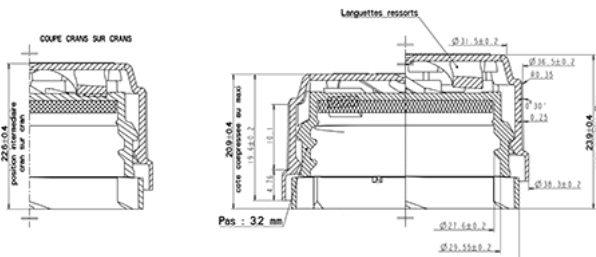

Cylindrical bottle for detergent with handle

**General Information**

Ordering numbers : S50390069A20N2129050

Capacity : 1000 ml

Weight : 50.000 gr

Color : C069 (White)

Material : M90 (MAT. HDPE SABIC B.5421)

**Media**

**Neck : G129 (DIN 29)**

**Specification : N2**

Without level line, with tactile sigle

**Standard packaging : A20**

600 pieces per carton / 1200 pieces per pallet

- Pieces arranged on the cap carton
- 1 Cap carton
- 4 Layers
- 1 Intermediate pallet 100 X 120
- 1 Cap carton
- 4 Layers
- 1 pallet 100 X 120

X : 120 cm - Y 97 cm