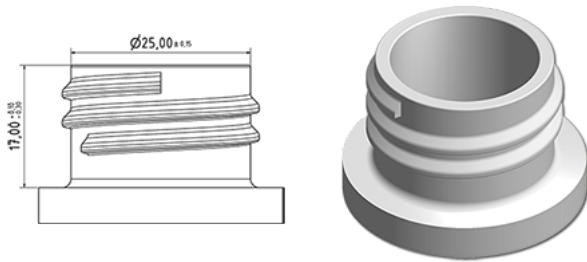

Cylindrical bottle for detergent with handle

**General Information**

Ordering numbers : S50390069A20N2103050

Capacity : 1000 ml

Weight : 50.000 gr

Color : C069 (White)

Material : M90 (MAT. HDPE SABIC B.5421)

**Media**

**Neck : G103 (High bottle neck 28/410)**

**Specification : N2**

Without level line, with tactile sigle

**Standard packaging : A20**

600 pieces per carton / 1200 pieces per pallet

- Pieces arranged on the cap carton
- 1 Cap carton
- 4 Layers
- 1 Intermediate pallet 100 X 120
- 1 Cap carton
- 4 Layers
- 1 pallet 100 X 120

X : 120 cm - Y 97 cm