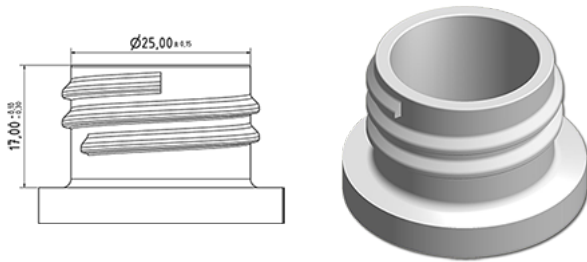

Cylindrical bottle for detergent with handle

General Information

Ordering numbers : S50390069A20N2102050

Capacity : 1000 ml

Weight : 50.000 gr

Color : C069 (White)

Material : M90 (MAT. HDPE SABIC B.5421)

Media

Neck : G102 (High bottle neck 28/410)

Specification : N2

Without level line, with tactile sigle

Standard packaging : A20

600 pieces per carton / 1200 pieces per pallet

- Pieces arranged on the cap carton
- 1 Cap carton
- 4 Layers
- 1 Intermediate pallet 100 X 120
- 1 Cap carton
- 4 Layers
- 1 pallet 100 X 120

X : 120 cm - Y 97 cm