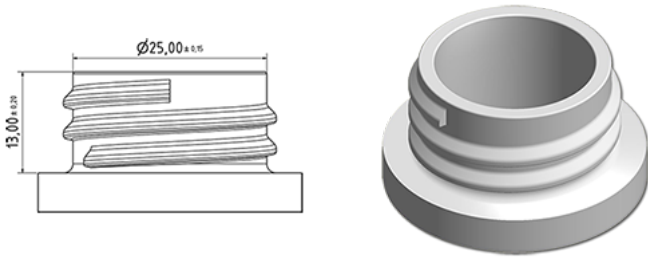

Cylindrical bottle 500 ml natural customizable

General Information

Ordering numbers : S50190000A06G0036040

Capacity : 500 ml

Weight : 40.000 gr

Color : C000 (Nat.)

Material : M90 (MAT. HDPE SABIC B.5421)

Media

Neck : G036 (Low bottle neck 28/400 with rond screwing thread)

Specification : G0

Without specific engraving for the customer

Standard packaging : A06

168 pieces per carton / 3360 pieces per pallet

- Pieces arranged in the boxes
- 20 Boxes C13
- 1 pallet 100 X 120

X : 49,6 cm - Y : 58 cm - Z : 51,5 cm