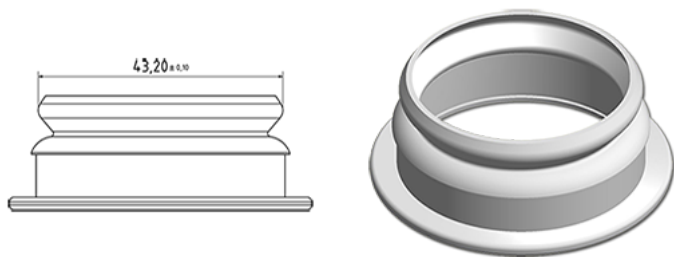

1000 ml bottle for fruitjuice natural

General Information

Ordering numbers : S31390000A03N0049030

Capacity : 1000 ml

Weight : 30.000 gr

Color : C000 (Nat.)

Material : M90 (MAT. HDPE SABIC B.5421)

Media

Neck : G049 (Milkcap S43)

Specification : N0

Without level line, without tactile sigle

Standard packaging : A03

92 pieces per carton / 1472 pieces per pallet

- Pieces arranged in the boxes with plastic bag
- 16 Boxes C13
- 1 pallet 100 X 120

X : 49,6 cm - Y : 58 cm - Z : 51,5 cm