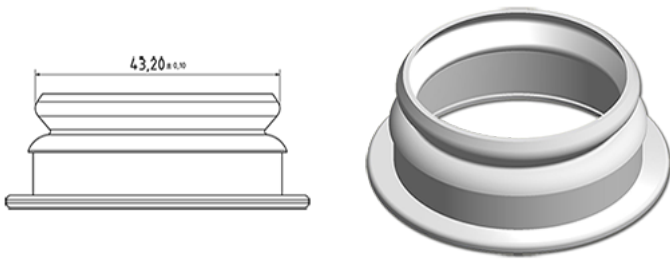

1000 ml bottle for fruitjuice natural

General Information

Ordering numbers : S31390000A03N0049030

Capacity : 1000 ml

Weight : 30.000 gr

Color : C000 (Nat.)

Material : M90 (MAT. HDPE SABIC B.5421)

Media

Neck : G049 (Milkcap S43)

Specification : N0

Without level line, without tactile sigle

Standard packaging : A03

92 pieces per carton / 1472 pieces per pallet

- Pieces arranged in the boxes with plastic bag
- 16 Boxes C13
- 1 pallet 100 X 120

X : 49,6 cm - Y : 58 cm - Z : 51,5 cm