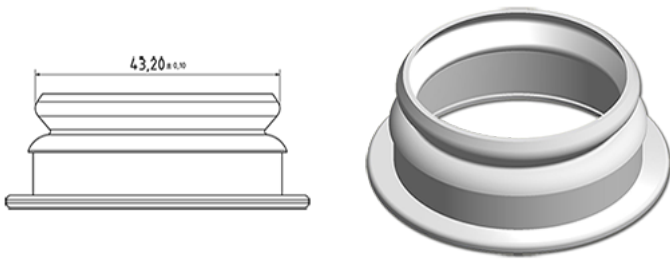

150 ml milk-bottle natural

General Information

Media

Ordering numbers : S30690000V02N0049010

Capacity : 150 ml

Weight : 10.000 gr

Color : C000 (Nat.)

Material : M90 (MAT. HDPE SABIC B.5421)

Neck : G049 (Milkcap S43)

Specification : N0

Without level line, without tactile sigle

Standard packaging : V02

500 pieces per carton / 8000 pieces per pallet

- pieces loose in the boxes with plastic bag
- 16 Boxes C13
- 1 pallet 100 X 120

X : 49,6 cm - Y : 58 cm - Z : 51,5 cm