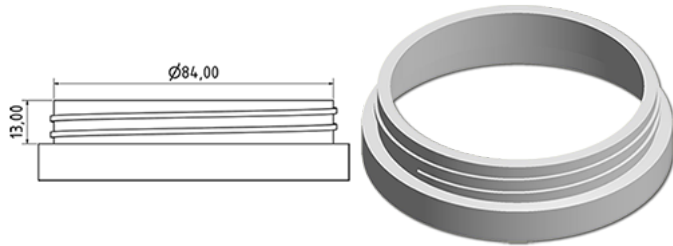

Wide pot 275 ml

General Information

Media

Ordering numbers : S27690000V01N0019023

Capacity : 275 ml

Weight : 23.000 gr

Color : C000 (Nat.)

Material : M90 (MAT. HDPE SABIC B.5421)

Neck : G019 (Screwing cap C87)

Specification : N0

Without level line, without tactile sigle

Standard packaging : V01

230 pieces per carton / 3680 pieces per pallet

- Pieces arranged in the boxes
- 16 Boxes C13
- 1 pallet 100 X 120

X : 49,6 cm - Y : 58 cm - Z : 51,5 cm