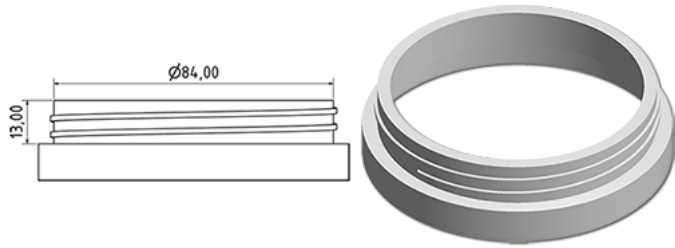

Wide pot 275 ml

General Information

Media

Ordering numbers : S27690000V01N0019023

Capacity : 275 ml

Weight : 23.000 gr

Color : C000 (Nat.)

Material : M90 (MAT. HDPE SABIC B.5421)

Neck : G019 (Screwing cap C87)

Specification : N0

Without level line, without tactile sigle

Standard packaging : V01

230 pieces per carton / 3680 pieces per pallet

- Pieces arranged in the boxes
- 16 Boxes C13
- 1 pallet 100 X 120

X : 49,6 cm - Y : 58 cm - Z : 51,5 cm