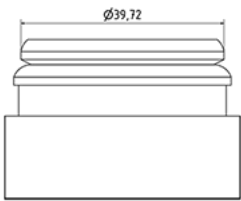

1000 ml bottle for fruitjuice natural

General Information

Ordering numbers : S13390000A03N0068040

Capacity : 1000 ml

Weight : 40.000 gr

Color : C000 (Nat.)

Material : M90 (MAT. HDPE SABIC B.5421)

Media

Neck : G068 (Jaycap with tamper evident ring)

Specification : N0

Without level line, without tactile sigle

Standard packaging : A03

80 pieces per carton / 1280 pieces per pallet

- Pieces arranged in the boxes with plastic bag
- 16 Boxes C13
- 1 pallet 100 X 120

X : 49,6 cm - Y : 58 cm - Z : 51,5 cm