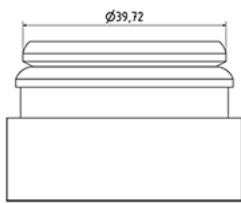

750 ml bottle for fruitjuice natural

**General Information**

Ordering numbers : S04990000V02N0068032

Capacity : 750 ml

Weight : 32.000 gr

Color : C000 (Nat.)

Material : M90 (MAT. HDPE SABIC B.5421)

**Media**

**Neck : G068 (Jaycap with tamper evident ring)**

**Specification : N0**

Without level line, without tactile sigle

**Standard packaging : V02**

100 pieces per carton / 1600 pieces per pallet

- pieces loose in the boxes with plastic bag
- 16 Boxes C13
- 1 pallet 100 X 120

X : 49,6 cm - Y : 58 cm - Z : 51,5 cm