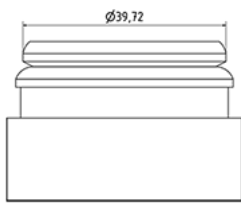

750 ml bottle for fruitjuice natural

General Information

Ordering numbers : S04990000V02N0068032

Capacity : 750 ml

Weight : 32.000 gr

Color : C000 (Nat.)

Material : M90 (MAT. HDPE SABIC B.5421)

Media

Neck : G068 (Jaycap with tamper evident ring)

Specification : N0

Without level line, without tactile sigle

Standard packaging : V02

100 pieces per carton / 1600 pieces per pallet

- pieces loose in the boxes with plastic bag
- 16 Boxes C13
- 1 pallet 100 X 120

X : 49,6 cm - Y : 58 cm - Z : 51,5 cm