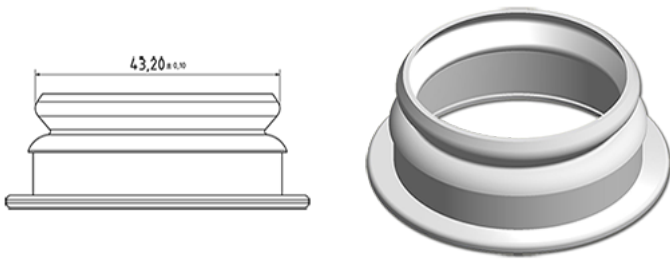

200 ml milkbottle natural

**General Information**

**Media**

Ordering numbers : S04890069V02N0049011

Capacity : 200 ml

Weight : 11.000 gr

Color : C069 (White)

Material : M90 (MAT. HDPE SABIC B.5421)

**Neck : G049 (Milkcap S43)**

**Specification : N0**

Without level line, without tactile sigle

**Standard packaging : V02**

370 pieces per carton / 5920 pieces per pallet

- pieces loose in the boxes with plastic bag
- 16 Boxes C13
- 1 pallet 100 X 120

X : 49,6 cm - Y : 58 cm - Z : 51,5 cm