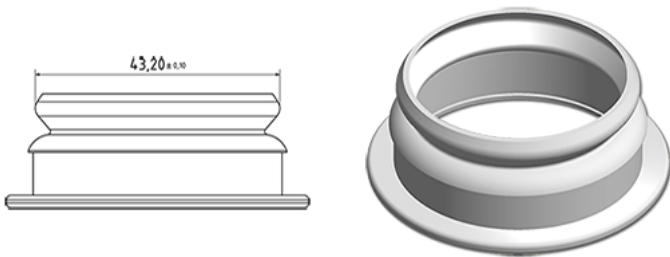

125 ml milkbottle natural

General Information

Media

Ordering numbers : S04790000V02N0049009

Capacity : 125 ml

Weight : 9.000 gr

Color : C000 (Nat.)

Material : M90 (MAT. HDPE SABIC B.5421)

Neck : G049 (Milkcap S43)

Specification : N0

Without level line, without tactile sigle

Standard packaging : V02

600 pieces per carton / 9600 pieces per pallet

- pieces loose in the boxes with plastic bag
- 16 Boxes C13
- 1 pallet 100 X 120

X : 49,6 cm - Y : 58 cm - Z : 51,5 cm