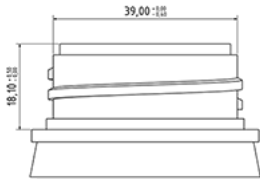

1000 ml bottle for fruitjuice natural

General Information

Ordering numbers : S02690000A20N0152055

Capacity : 1000 ml

Weight : 55.000 gr

Color : C000 (Nat.)

Material : M90 (MAT. HDPE SABIC B.5421)

Media

Neck : G152 (Screw cap with hinge)

Specification : N0

Without level line, without tactile sigle

Standard packaging : A20

676 pieces per carton / 676 pieces per pallet

- Pieces arranged on the cap carton
- 1 Cap carton
- 4 Layers
- 1 Intermediate pallet 100 X 120
- 1 Cap carton
- 4 Layers
- 1 pallet 100 X 120

X : 120 cm - Y 97 cm