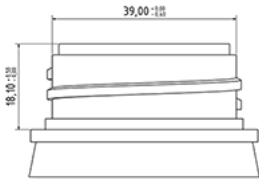

1000 ml bottle for fruitjuice natural

**General Information**

Ordering numbers : S02690000A20N0152055

Capacity : 1000 ml

Weight : 55.000 gr

Color : C000 (Nat.)

Material : M90 (MAT. HDPE SABIC B.5421)

**Media**

**Neck : G152 (Screw cap with hinge)**

**Specification : N0**

Without level line, without tactile sigle

**Standard packaging : A20**

676 pieces per carton / 676 pieces per pallet

- Pieces arranged on the cap carton
- 1 Cap carton
- 4 Layers
- 1 Intermediate pallet 100 X 120
- 1 Cap carton
- 4 Layers
- 1 pallet 100 X 120

X : 120 cm - Y 97 cm