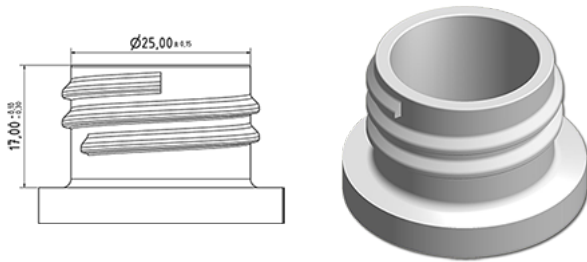

750 ml ergonomical bottle natural

General Information

Ordering numbers : S01490069V01N0102040

Capacity : 750 ml

Weight : 40.000 gr

Color : C069 (White)

Material : M90 (MAT. HDPE SABIC B.5421)

Media

Neck : G102 (High bottle neck 28/410)

Specification : N0

Without level line, without tactile sigle

Standard packaging : V01

100 pieces per carton / 1600 pieces per pallet

- Pieces arranged in the boxes
- 16 Boxes C13
- 1 pallet 100 X 120

X : 49,6 cm - Y : 58 cm - Z : 51,5 cm