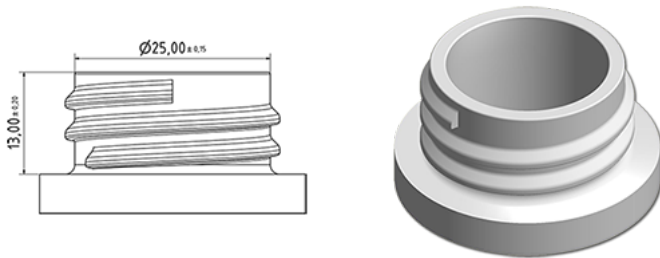

750 ml ergonomical bottle natural

General Information

Ordering numbers : S01490000V01N0035040

Capacity : 750 ml

Weight : 40.000 gr

Color : C000 (Nat.)

Material : M90 (MAT. HDPE SABIC B.5421)

Media

Neck : G035 (Low ring neck 28/400 round screwing thread)

Specification : N0

Without level line, without tactile sigle

Standard packaging : V01

100 pieces per carton / 1600 pieces per pallet

- Pieces arranged in the boxes
- 16 Boxes C13
- 1 pallet 100 X 120

X : 49,6 cm - Y : 58 cm - Z : 51,5 cm